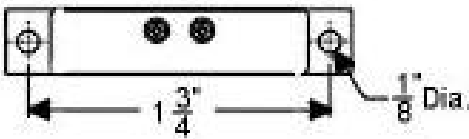

DC-2541

DC-2541 SURFACE MOUNT STEEL DOOR CONTACT

Switch

Magnet

Specifications:

- 1" Wide Gap Contact Switch
- For Heavy Steel Doors
- Covers & Spacers Included
- Mounting Screws Included