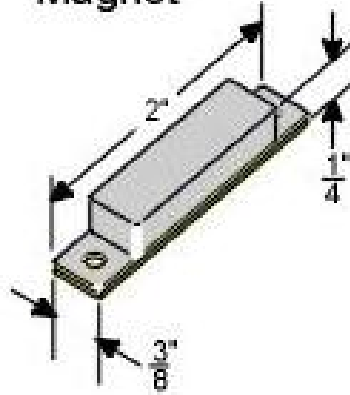

DC-2541

DC-2541 SURFACE MOUNT STEEL DOOR CONTACT

Switch

Magnet

Specifications:

- 1" Wide Gap Contact Switch
- For Heavy Steel Doors
- Covers & Spacers Included
- Mounting Screws Included