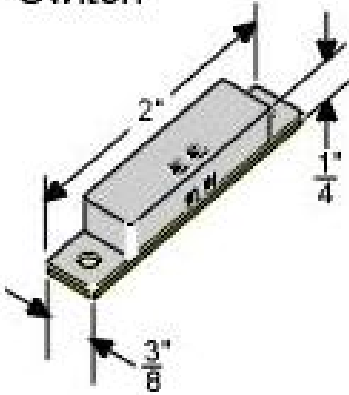

DC-2541

DC-2541 SURFACE MOUNT STEEL DOOR CONTACT

Switch

Magnet

Specifications:

- 1" Wide Gap Contact Switch
- For Heavy Steel Doors
- Covers & Spacers Included
- Mounting Screws Included